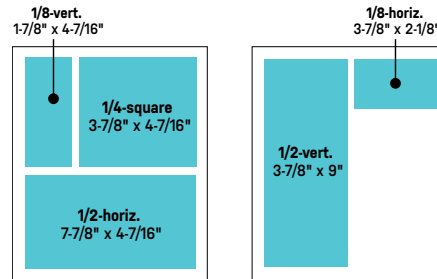

PRINT RATES & SPECS

PUBLICATION TRIM SIZE:

9" width
x
10-7/8" height

Bleed sizes: Live matter should be 3/8" from trim. Allow 1/8" safety in gutter for spreads.

Spread 18-1/4" x 11-1/8"	Full Page 9-1/4" x 11-1/8"	1/2-vert. 4-1/2" x 11-1/8"	1/2-horiz. 9-1/4" x 5-1/2"	1/3-horiz. 9-1/4" x 4-1/4"	1/3-vert. 3.125" x 11-1/8"
------------------------------------	--------------------------------------	--------------------------------------	--------------------------------------	--------------------------------------	--------------------------------------

Advertising Rates

Number of units used within 12 months from date of first insertion in contract period determines frequency rate.

Ad Size	1x	4x	7x	12x
Spread	\$19,331	\$17,660	\$16,988	\$15,496
Full page	10,810	10,401	10,001	9,108
1/2-page	9,591	8,856	8,425	7,763
1/3-page	7,407	6,902	6,597	5,936
1/4-page	6,692	6,292	5,977	5,431

Cover rates

Extra charge on space and color rates:

- Second cover (inside front) additional 10%
- Third cover (inside back) additional 10%
- Fourth cover (outside back) additional 15%

Agency commission

15% of gross billing to recognized agencies on the following charges only: display space, color and position.

Ad Size	1x	4x	7x	12x
1/8 page	\$1,305	\$1,229	\$1,173	\$1,081
1/4 page	2,595	2,458	2,346	2,162
1/2 page	5,671	5,579	5,431	5,202

Classifieds

Rates include four-color at no additional charge. Rates for Classified display ads (1/4-page or larger) are commissionable. **One column is 1-7/8" wide; two columns are 3-7/8" wide; three columns are 6" wide; four columns are 8" wide. Multiply the number of columns by the depth of the ad to determine the size.** You can maintain a frequency discount while submitting new material for each issue. All classifieds must be pre-paid. Materials submitted must be in digital format (300 dpi) with laser print, ready for publication.